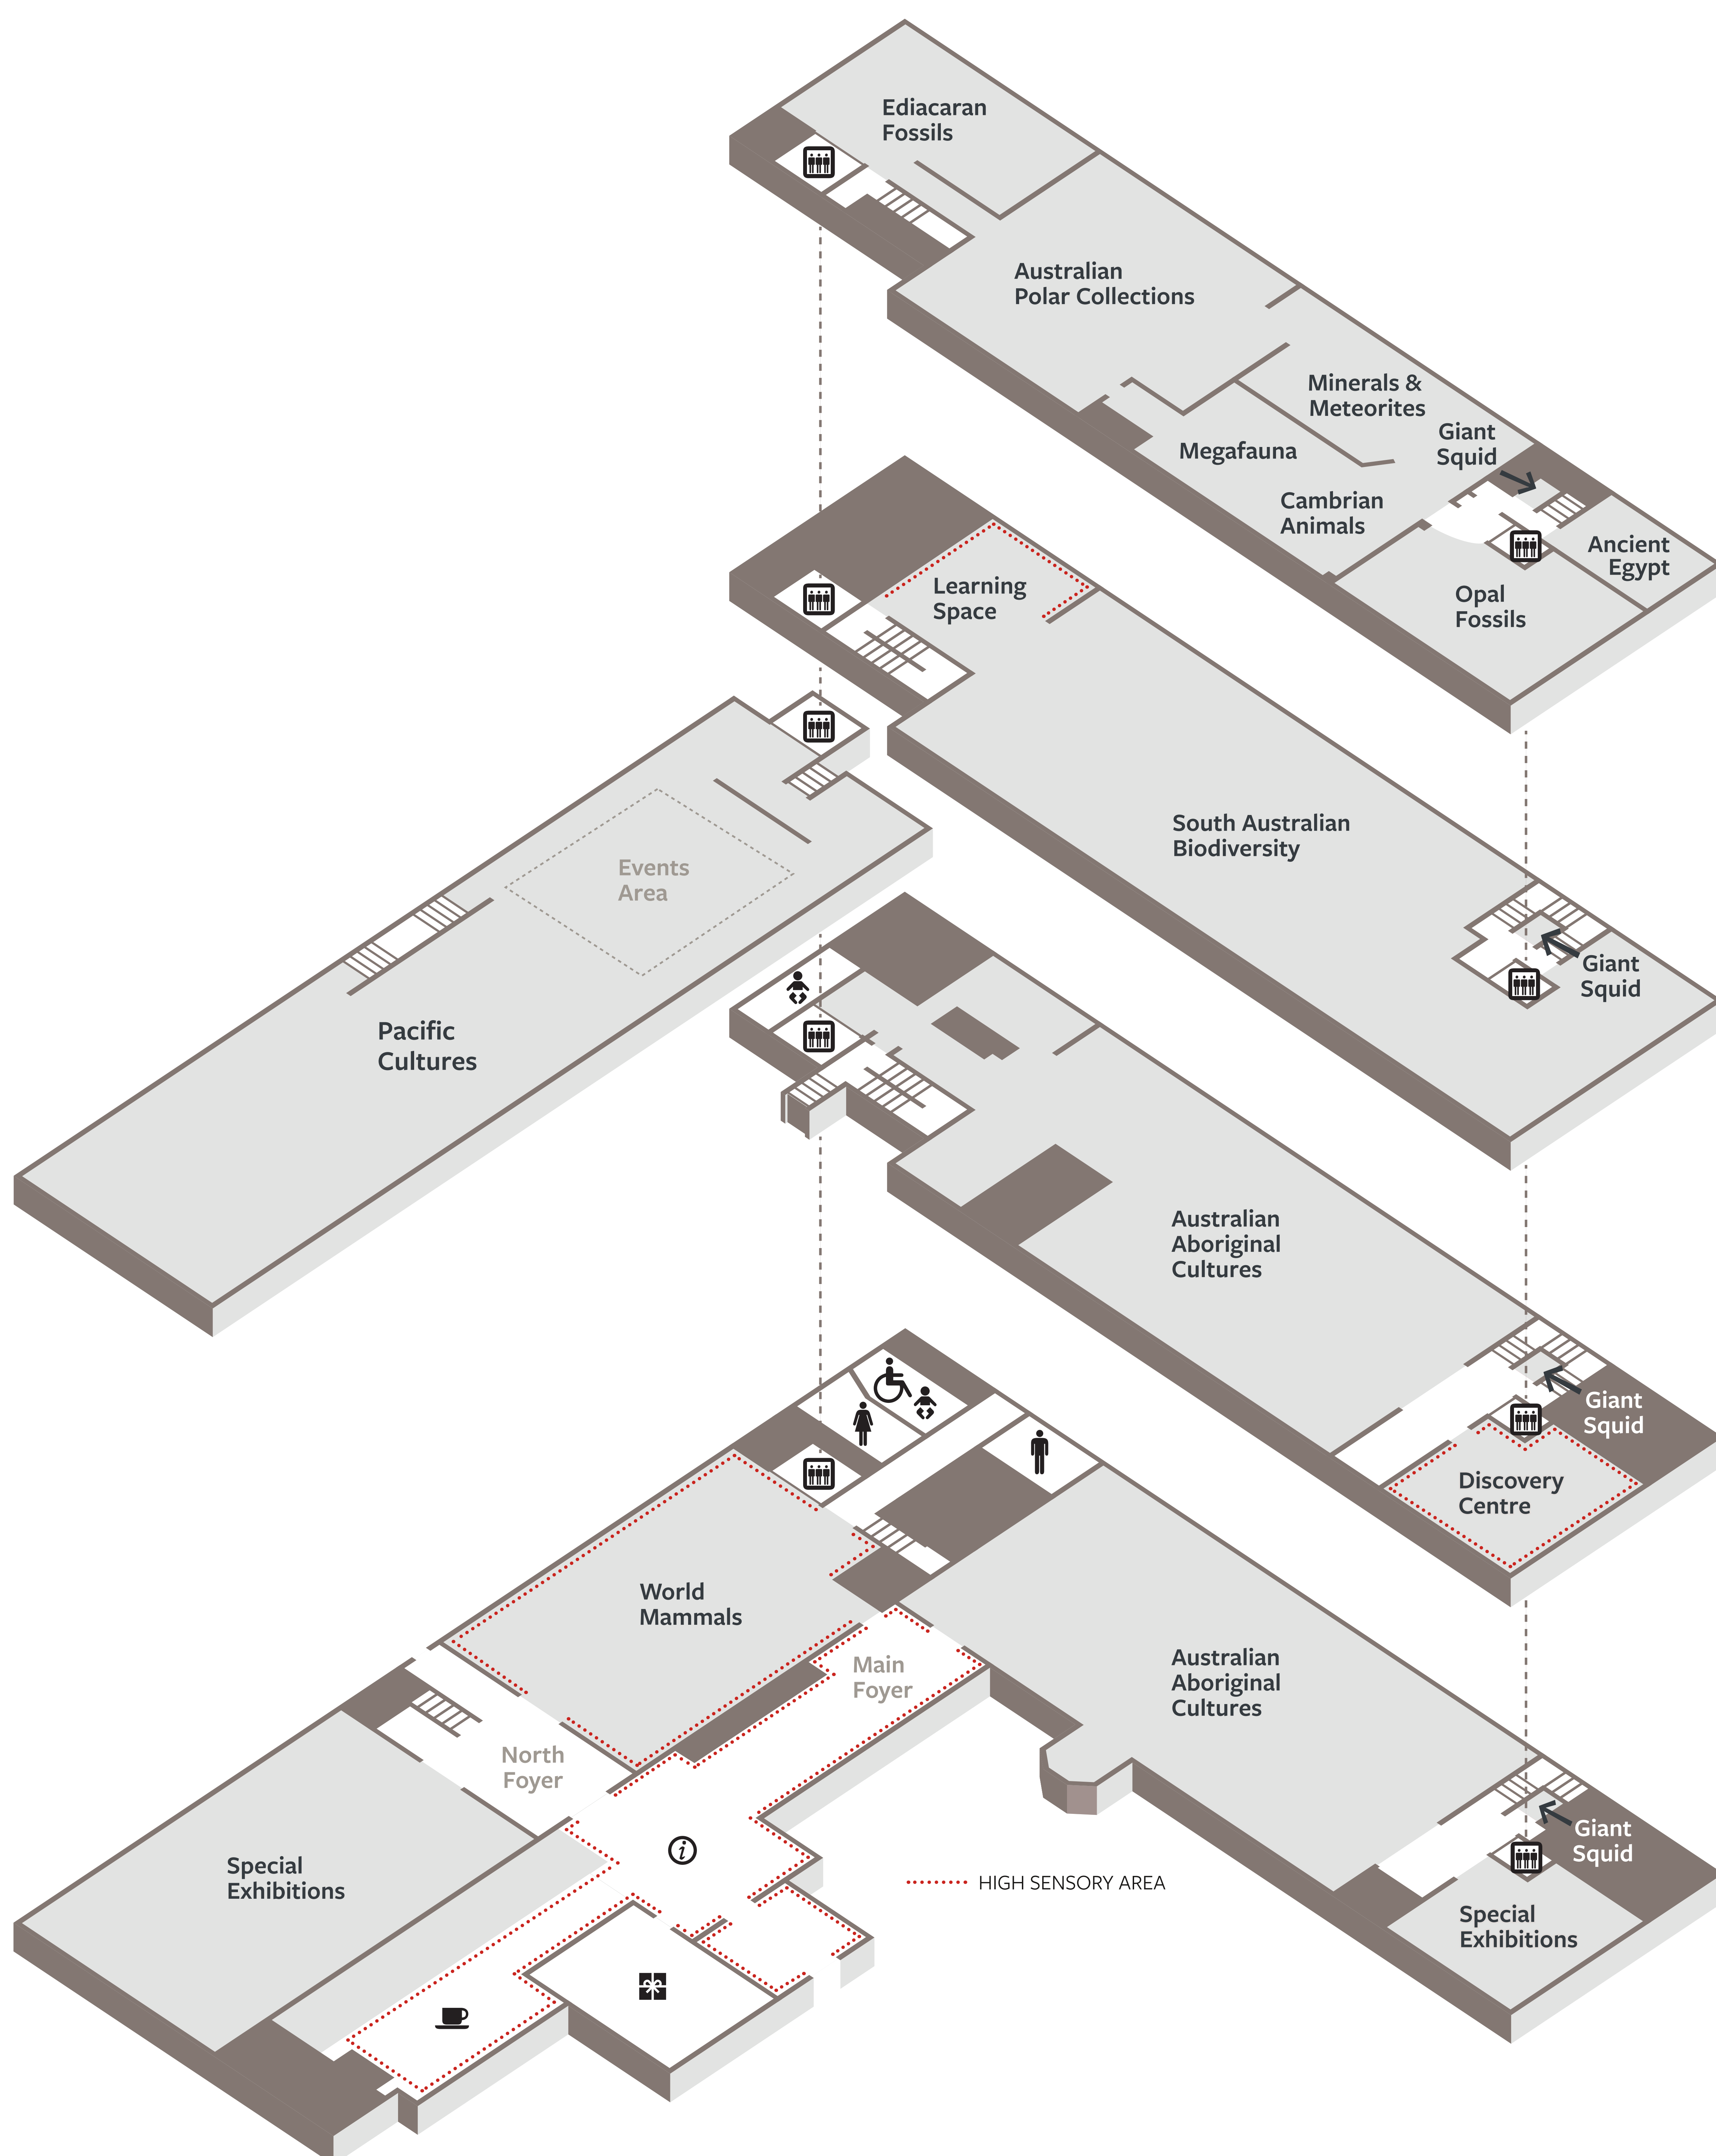

# SOUTH AUSTRALIAN MUSEUM LOCATION MAP

Self cloaking is available

Photography without flash is permitted, unless otherwise signed

Strictly no food or drink in galleries

Free Wi-Fi is available throughout the building  
**Museum\_Free\_WIFI**

## Level 3

Ediacaran Fossils  
Australian Polar Collections  
Minerals and Meteorites  
Megafauna  
Cambrian Animals  
Opal Fossils  
Ancient Egypt

## Level 1

Australian Aboriginal Cultures

Discovery Centre  
Parenting Room